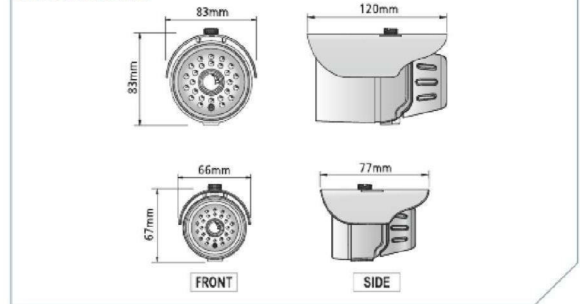

SPECIFICATIONS

MODEL	620TV Lines	700TV Lines
Image Pick-Up Device	1/3" Sony 760H CCD	1/3" Sony 960H CCD
TV System	NTSC, PAL	
Total Pixels	NTSC=811(H) * 508(V) / PAL=795(H) * 595(V)	NTSC=1020(H) * 508(V) / PAL=1020(H) * 596(V)
Effective Pixels	NTSC=768(H) * 494(V) / PAL=752(H) * 582(V)	NTSC=976(H) * 494(V) / PAL=976(H) * 582(V)
Scanning System	2:1 Interlace	
Synchronization	Internal	
O.S.D	Available	
Backlight	OFF / HSBLCL / BLC Selectable	
Resolution	620TV Lines	700TV Lines
S/N (Y signal)	52dB	
Min. Illumination	0Lux(IR LED ON)	
White Balance	ATW / AWB / Manual / AWC >SET	
Electronic Shutter Speed	AUTO (1/50sec, 1/60sec ~ 1/100,000sec)	
Sense-Up	Off / Auto(x2~x256)	
Gain Control	High, Middle, Low, Off Selectable	
3 DNR	3D-DNR(1~50 Level Adjustable)	3D-DNR(1~200 Level Adjustable)
D-WDR	Indoor / Outdoor / Off	
Motion Detection	On / Off (4 Zones)	
Privacy	On / Off (8 Zones)	
Mirror	Off / Mirror / V-Rev / Rotate	
Freeze	On / Off	
Sharpness	0~31'(Level Adjustable)	
D&N Selection	Color / BW / Auto / EXT	
Digital Zoom	On / Off(x1~x32)	
DIS (Digital Image Stabilization)	X	On / Off
Power	DC 12V	
Power Consumption	120mA / IR LED ON:700mA Max	
Lens	DC Auto Iris Varifocal Lens(2.8-12mm), 6mm Fixed Board Lens	
Operational Temp.	-10 ~ +50 Deg C. RH 95% Max.	
Storage Temp.	-20 ~ +60 Deg C. RH 95% Max.	
Dimension	83mm(W) * 83mm(H) * 120mm(D) / 66mm(W) * 67mm(H) * 77mm(D)	
Weight	1000g / 700g	

DIMENSIONS

CONNECTION

OPTIONAL ACCESSORIES

HOOD CAMERA