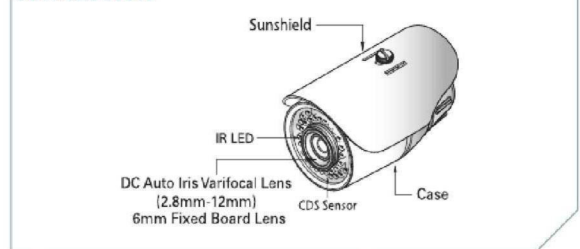

SPECIFICATIONS

MODEL	620TV Lines	700TV Lines
Image Pick-Up Device	1/3" Sony 760H CCD	1/3" Sony 960H CCD
TV System	NTSC, PAL	
Total Pixels	NTSC=811(H) * 508(V) / PAL=795(H) * 595(V)	NTSC=1020(H) * 508(V) / PAL=1020(H) * 596(V)
Effective Pixels	NTSC=768(H) * 494(V) / PAL=752(H) * 582(V)	NTSC=976(H) * 494(V) / PAL=976(H) * 582(V)
Scanning System	2:1 Interlace	
Synchronization	Internal	
O.S.D	Available	
Backlight	OFF / HSBLCL / BLC Selectable	
Resolution	620TV Lines	700TV Lines
S/N (Y signal)	52dB	
Min. Illumination	0Lux(IR LED ON)	
White Balance	ATW / AWB / Manual / AWC >SET	
Electronic Shutter Speed	AUTO (1/50sec, 1/60sec ~ 1/100,000sec)	
Sense-Up	Off / Auto(x2~x256)	
Gain Control	High, Middle, Low, Off Selectable	
3 DNR	3D-DNR(1~50 Level Adjustable)	3D-DNR(1~200 Level Adjustable)
D-WDR	Indoor / Outdoor / Off	
Motion Detection	On / Off (4 Zones)	
Privacy	On / Off (8 Zones)	
Mirror	Off / Mirror / V-Rev / Rotate	
Freeze	On / Off	
Sharpness	0~31'(Level Adjustable)	
D&N Selection	Color / BW / Auto / EXT	
Digital Zoom	On / Off(x1~x32)	
DIS (Digital Image Stabilization)	X	On / Off
Power	DC 12V	
Power Consumption	120mA / IR LED ON:700mA Max	
Lens	DC Auto Iris Varifocal Lens(2.8-12mm), 6mm Fixed Board Lens	
Operational Temp.	-10 ~ +50 Deg C. RH 95% Max.	
Storage Temp.	-20 ~ +60 Deg C. RH 95% Max.	
Dimension	83mm(W) * 83mm(H) * 120mm(D) / 66mm(W) * 67mm(H) * 77mm(D)	
Weight	1000g / 700g	

DIMENSIONS

CONNECTION

OPTIONAL ACCESSORIES

HOOD CAMERA